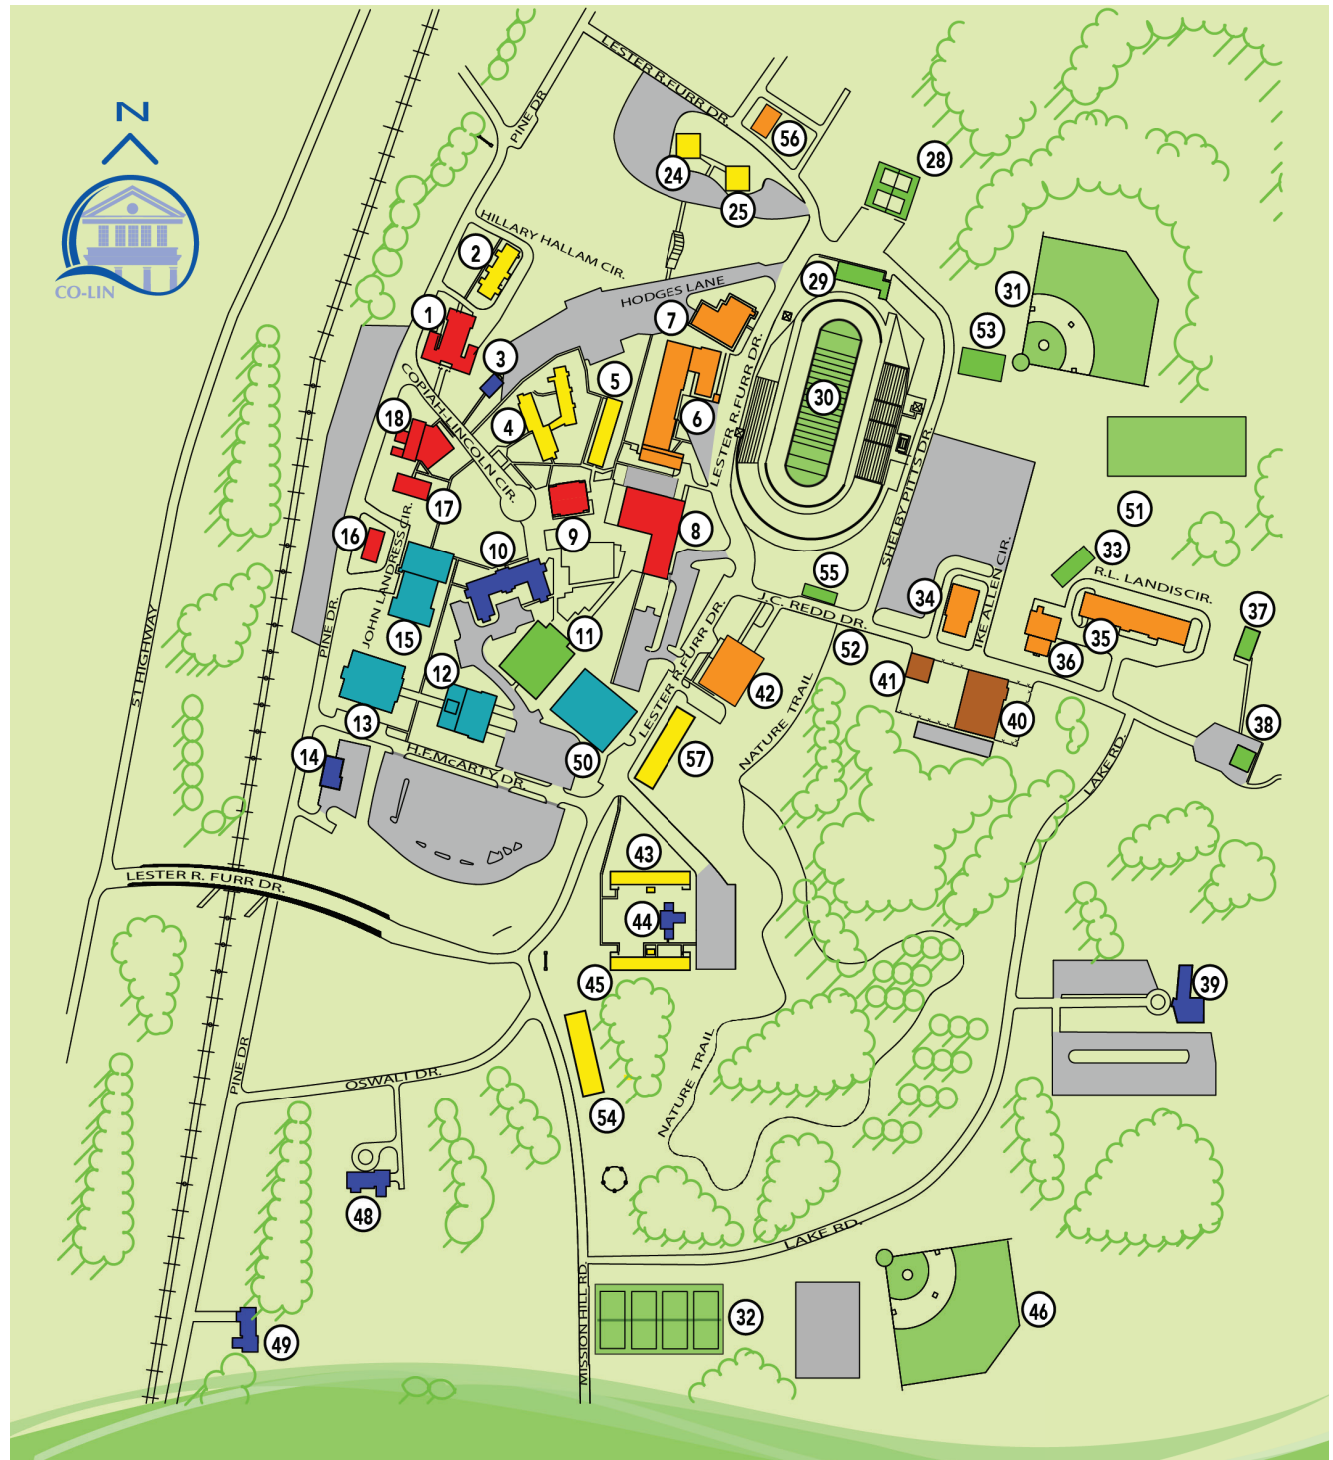

Athletic Facilities

- 7: J.J. Wesson Building Athletic Training/Soccer
- 11: Graydon L. Mullen Gymnasium
- 28: Tennis Courts (lower)
- 29: Frank Pitts Field House
- 30: H.L. Stone Stadium (Football/Soccer)
- 31: Walter R. Sullivan Baseball Field
- 32: Tennis Complex
- 33: Football Weight Facility
- 37: Golf Cart Storage
- 38: Wolf Hollow Golf Course
- 53: Baseball Field House
- 46: Softball Complex
- 51: Charlie Ward Practice Field
- 55: Fitness Center

Support Facilities

- 1: J.M. Ewing Administration Building
- 8: W. S. Henley Student Union
- 9: Callender Hall
- 18: Oswalt Library
- 17: Gertrude Mutton Building
- 16: Sandifer Communications Building

Residence Halls

- 2: Ellis Apartments
- 4: Lula Stevens Hall & Stevens Annex (Women's Residence)
- 5: Copiah Hall (Woman's Residence Hall)
- 24: Lincoln Hall (Men's Residence Hall)
- 25: Lawrence Hall (Men's Residence Hall)
- 43: Franklin Hall (Men's Residence Hall)
- 45: Simpson Hall (Men's Residence Hall)
- 54: Bates Hall (Men's Residence Hall)
- 57: Nettles Hall (Women's Residence Hall)

Other Facilities

- 3: Fred & Jewett Taylor Chapel
- 10: L. Russell Ellzey Hall
- 14: Baptist Student Union
- 39: Billy B. Thames Conference Center
- 44: Oswalt House (faculty housing)
- 48: President's Home
- 49: Campus Housing
- 52: Oswalt Nature Trail

Service Buildings

- 40: Dan Watson Maintenance Building & Grounds Maintenance
- 41: Dwight Harris Transportation Building